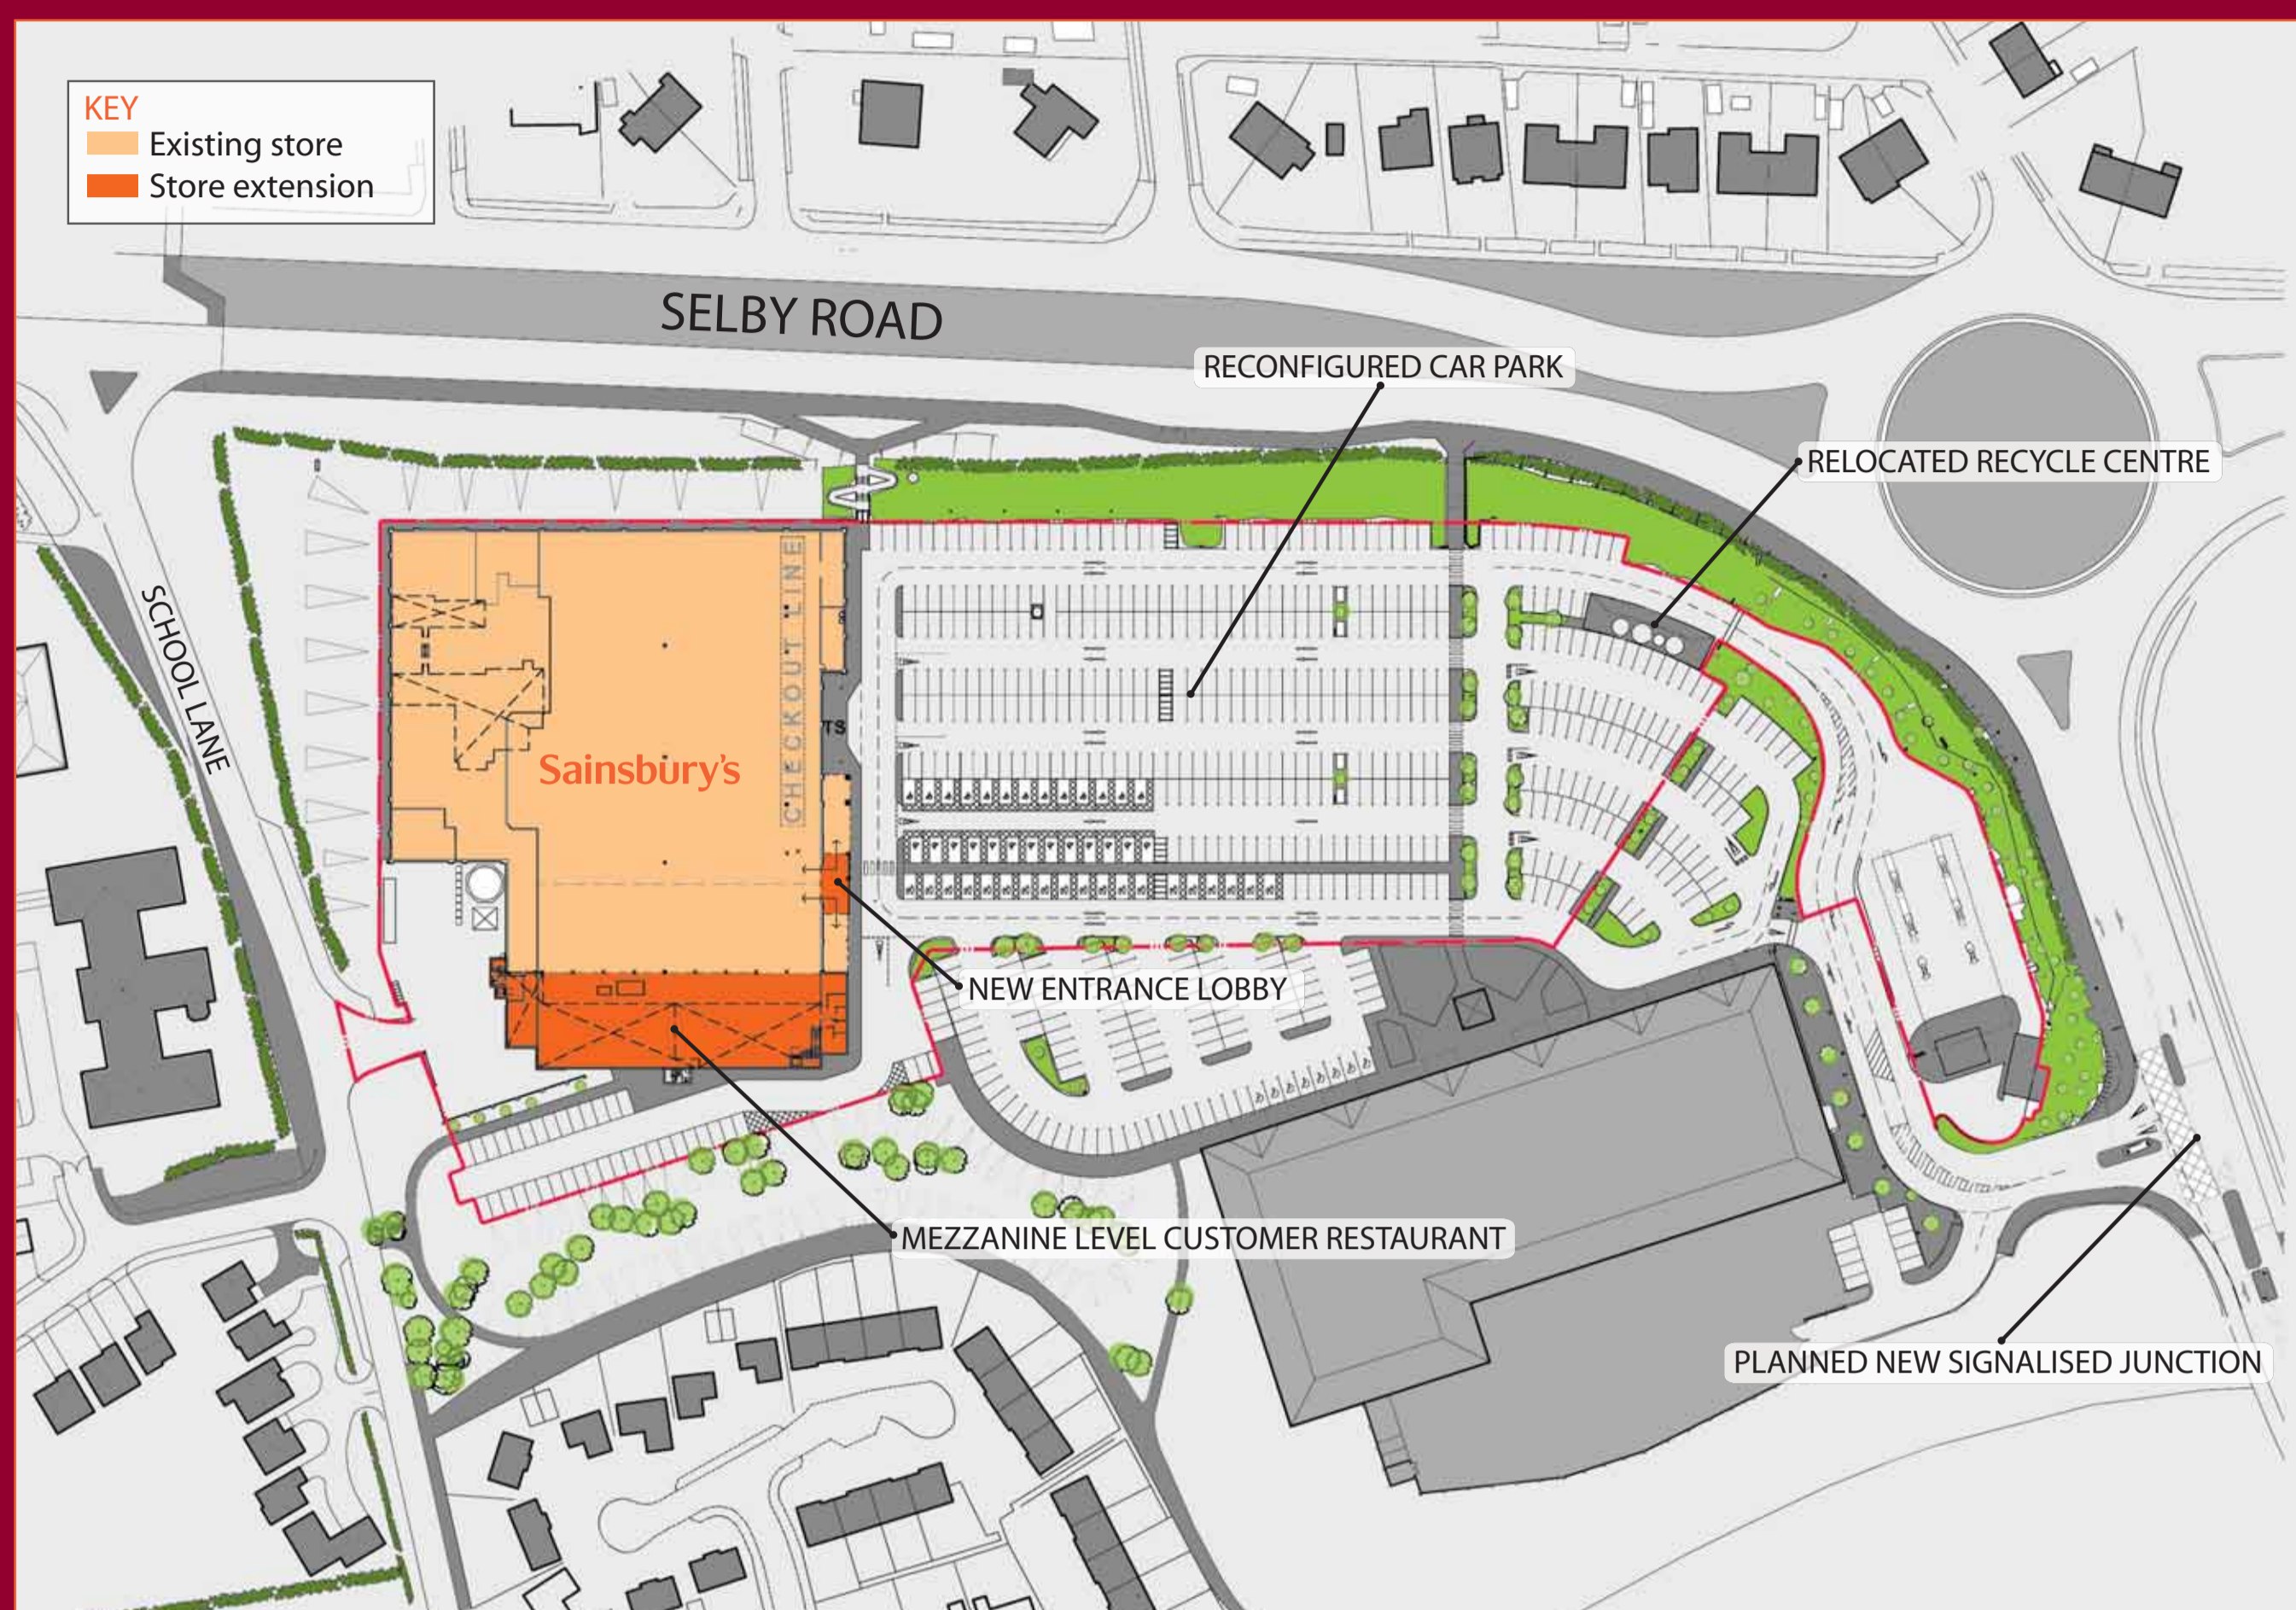

The proposals

Our preliminary plans include:

- 14,000 sq ft of extra sales space
- Up to 60 new jobs for local people
- A new customer restaurant, on a mezzanine level
- Relocated recycling facility
- More food and non-food items
- A modern, glazed lobby area
- An improved car park layout
- More disabled and parent and child car parking spaces